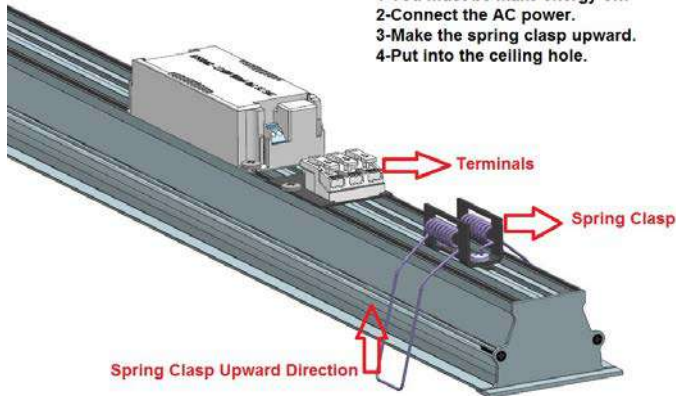

**Technical Data:**

- PL18A SERIES
  - Recessed
    - IP40
- Tridonic/Osram Driver

1-You must be make energy off!  
2-Connect the AC power.  
3-Make the spring clasp upward.  
4-Put into the ceiling hole.