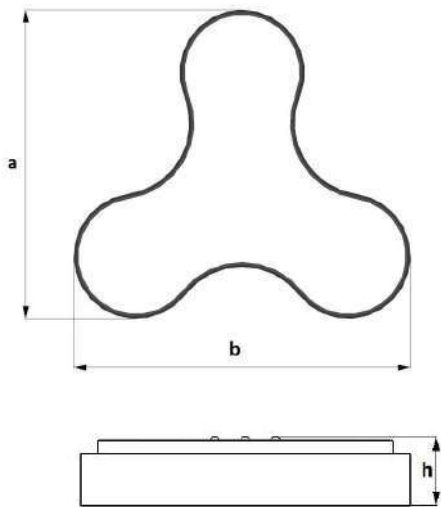

V / Hz 220 - 240 / 50 - 60

Options	Options
Dimmable electronic ballast or convertor. Emergency kit	Ballast électronique dimmable ou converteur. Kit d'urgence.
NOTE	NOTE
Given lumen values are net delivered luminaire output lumens.	Les valeurs de lumens données sont les lumens de sortie nets du luminaire.
Given power values are total consumed AC power of the luminaire.	Les valeurs de puissance données sont la puissance AC totale consommée du luminaire.